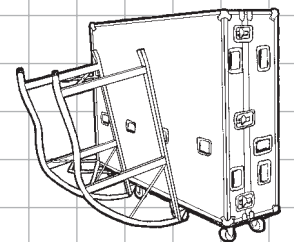

EZ-tilt Console Stands

***The Go-Anywhere, All-Purpose Stands
for Sound and Lighting Consoles.***

- A real time-saver and back-saver.
- More stable, improved design.
- Can safely tilt and support consoles up to 1,760 lbs.
- Heavy-duty, lightweight aluminum construction.
- Easy to carry, collapsible design.

Specifications

Capacity	1,760 lbs	800 kg
Weight	29 lbs	13 kg
Height	28.5"	724 mm
Length	48.875"	1,241 mm
Width	36"	914 mm